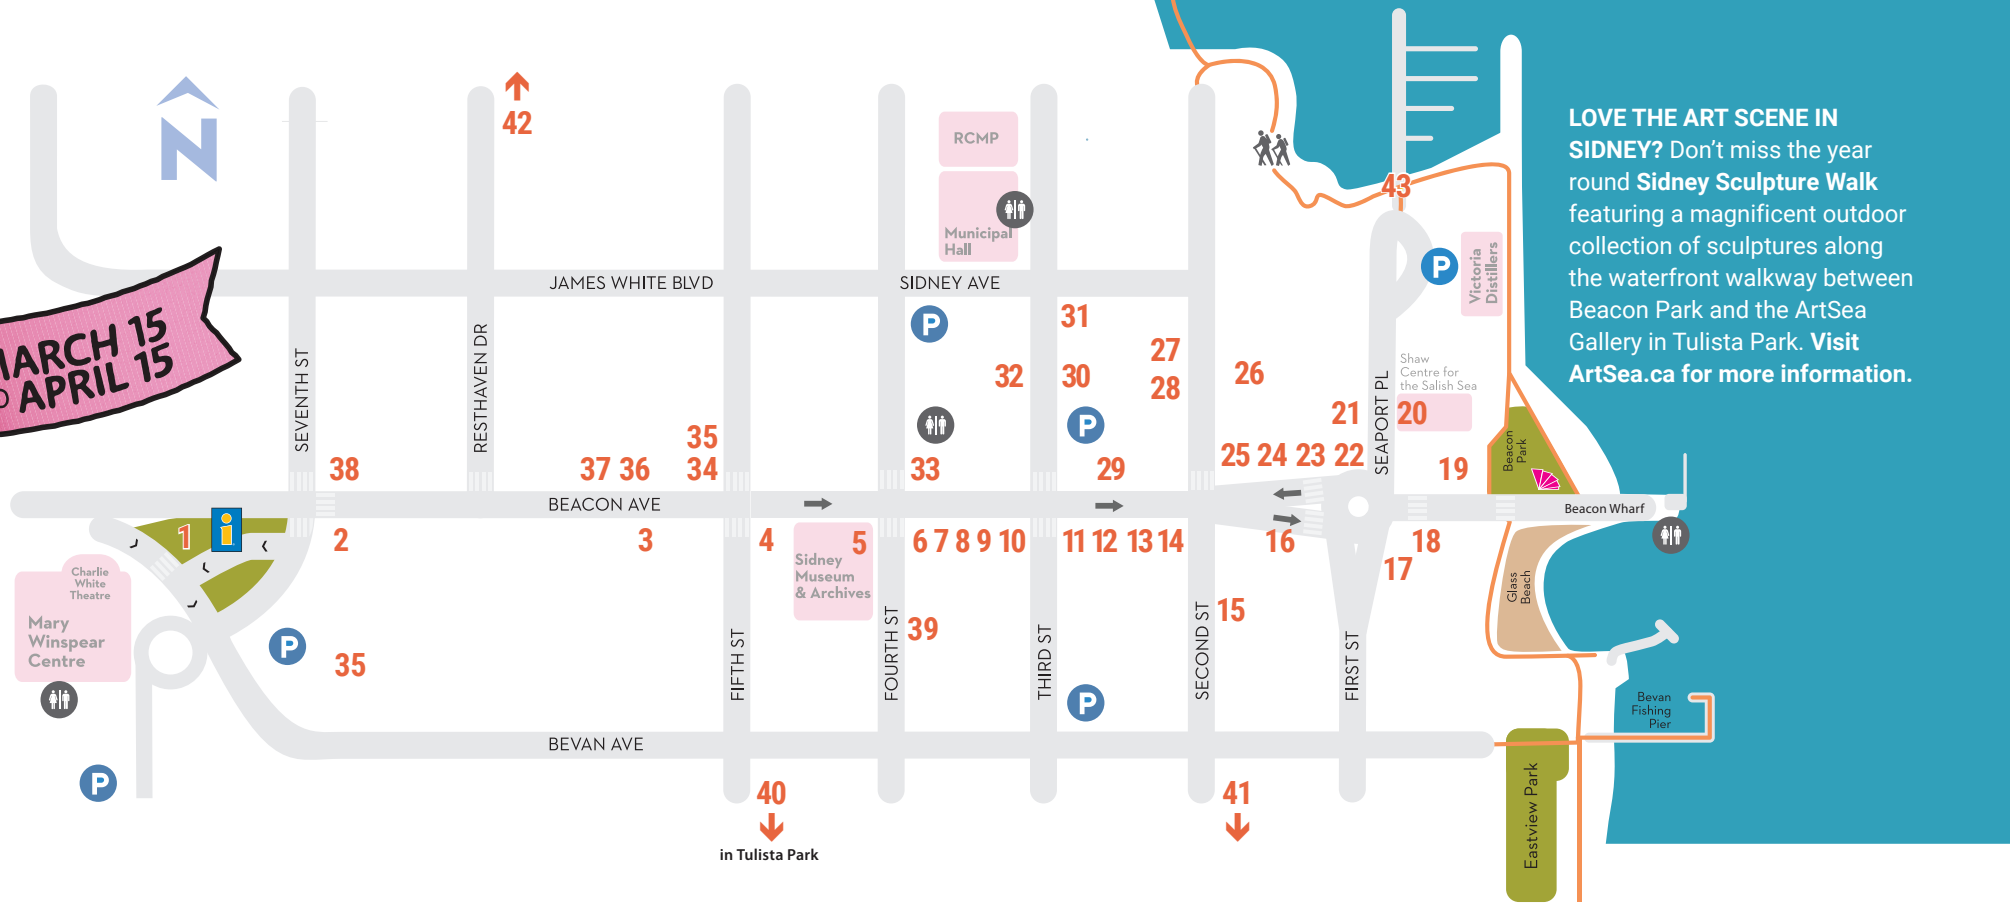

MARCH 15
TO APRIL 15

LOVE THE ART SCENE IN SIDNEY? Don't miss the year round Sidney Sculpture Walk featuring a magnificent outdoor collection of sculptures along the waterfront walkway between Beacon Park and the ArtSea Gallery in Tulista Park. Visit ArtSea.ca for more information.

* map pick-up location • gallery

Sidney
BY THE SEA

exploresidney.ca

ArtSea
COMMUNITY ARTS COUNCIL

artsea.ca