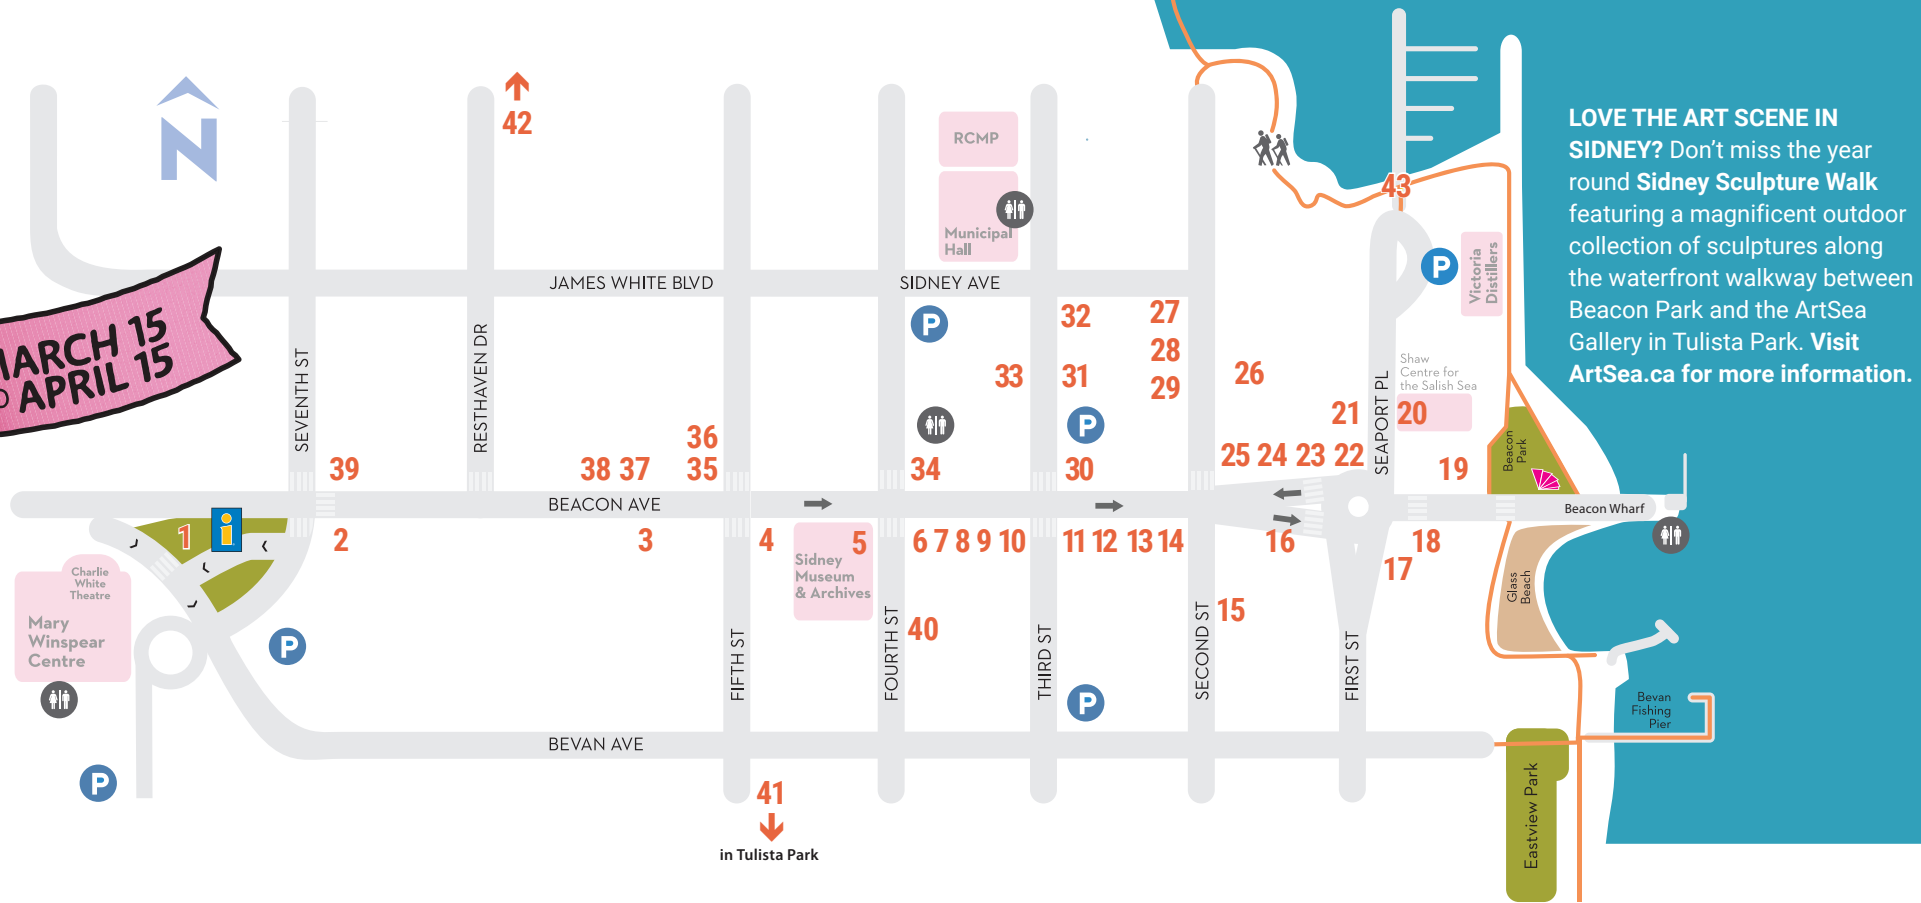

MARCH 15
TO APRIL 15

LOVE THE ART SCENE IN SIDNEY? Don't miss the year round Sidney Sculpture Walk featuring a magnificent outdoor collection of sculptures along the waterfront walkway between Beacon Park and the ArtSea Gallery in Tulista Park. Visit ArtSea.ca for more information.

* map pick-up location • gallery

Sidney
BY THE SEA

ArtSea
COMMUNITY ARTS COUNCIL

exploresidney.ca

artsea.ca