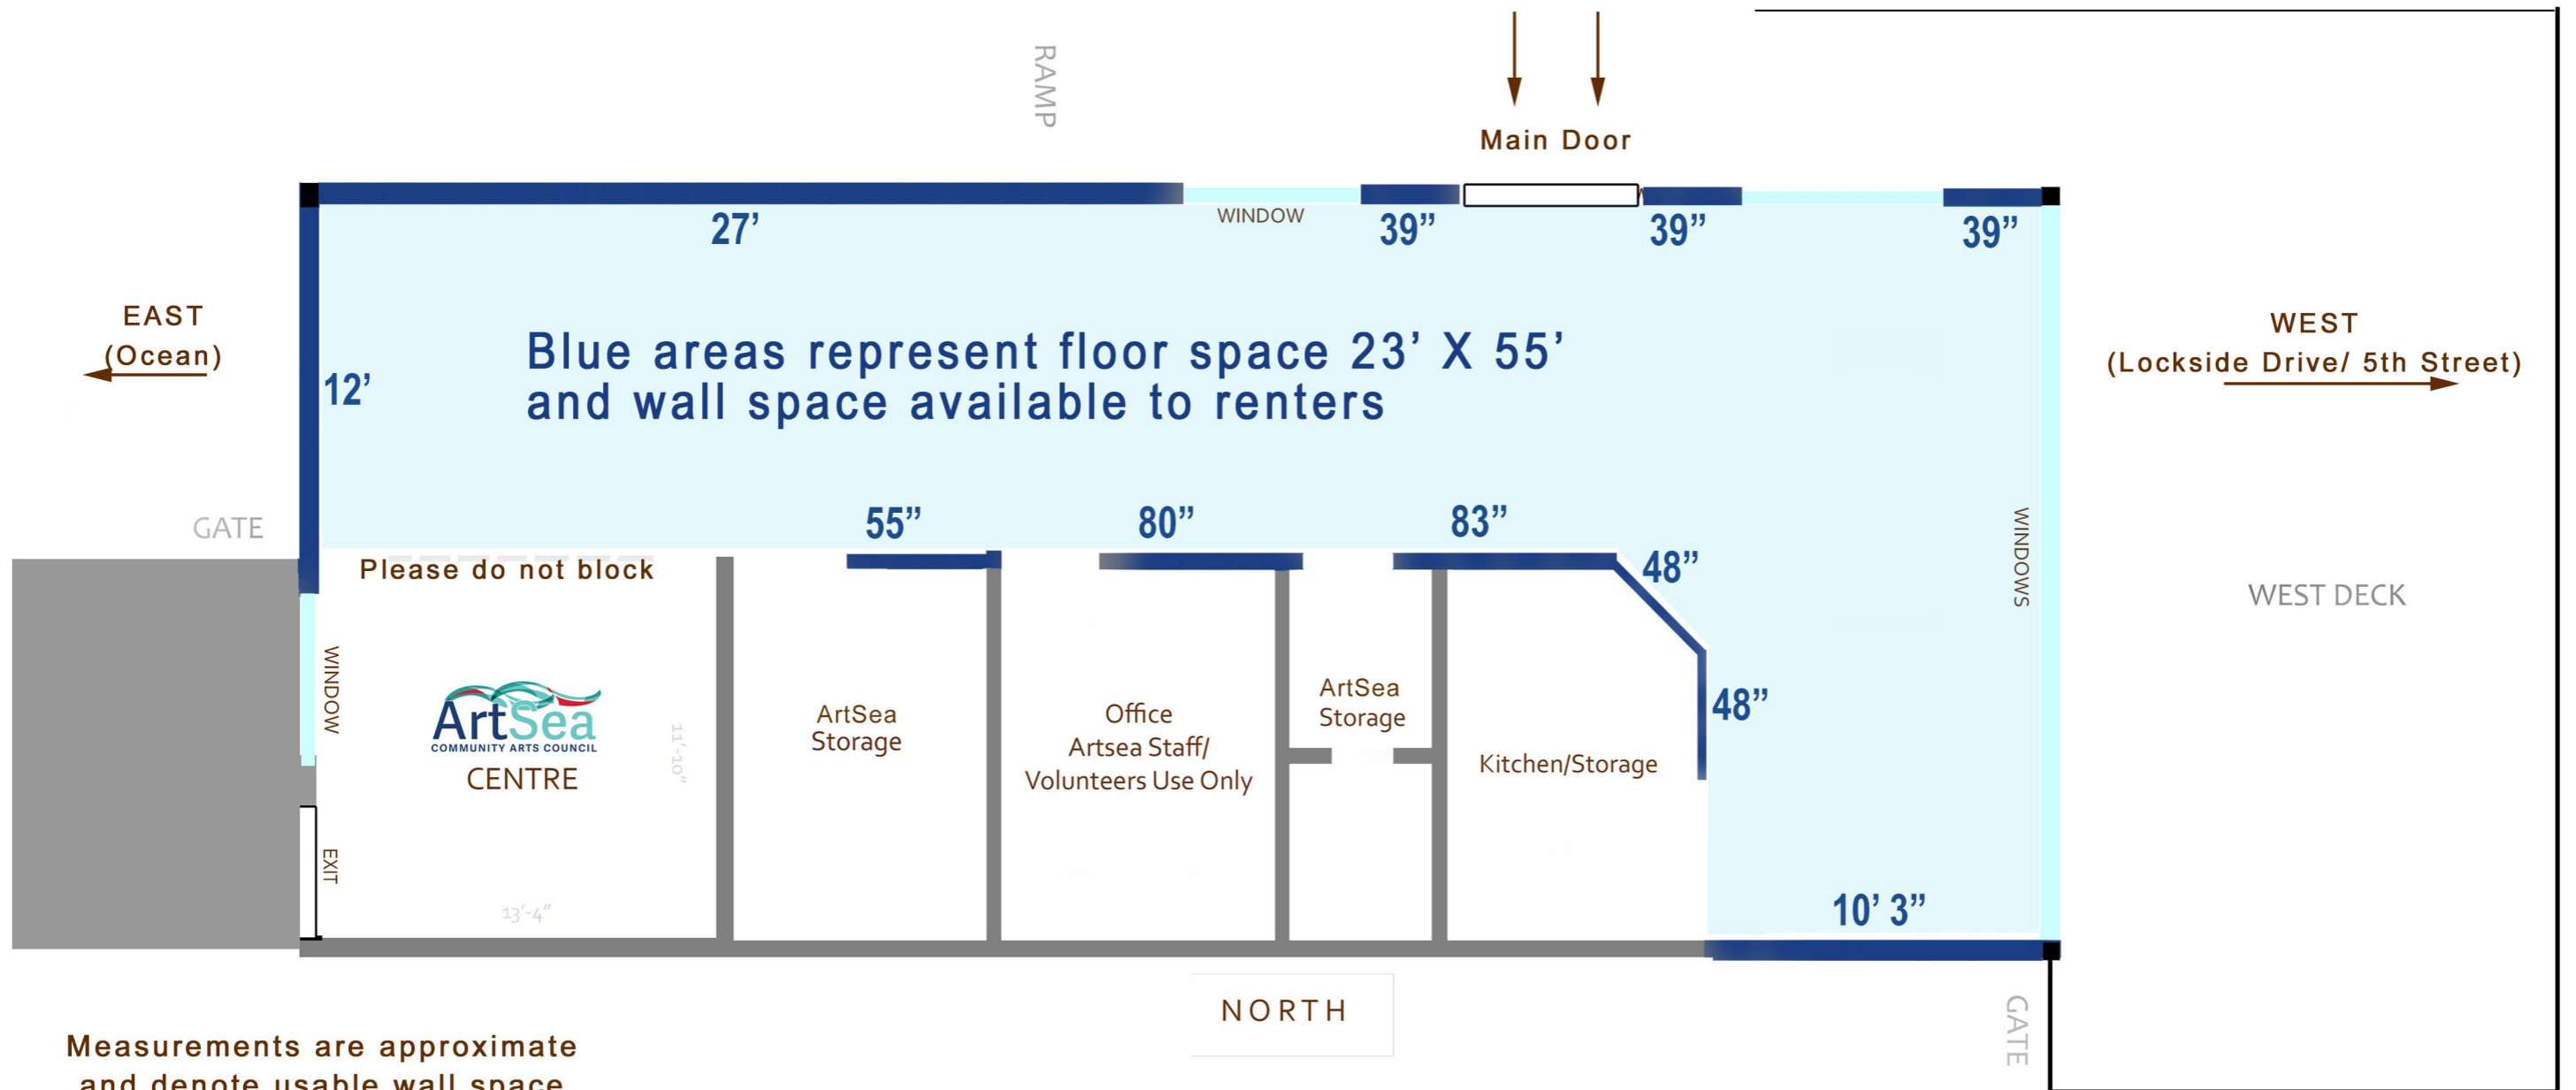

gallery

ArtSea Gallery in Tulista Park
9565 Fifth Street, Sidney BC

Parking Lot
SOUTH

Measurements are approximate
and denote usable wall space
and floor space