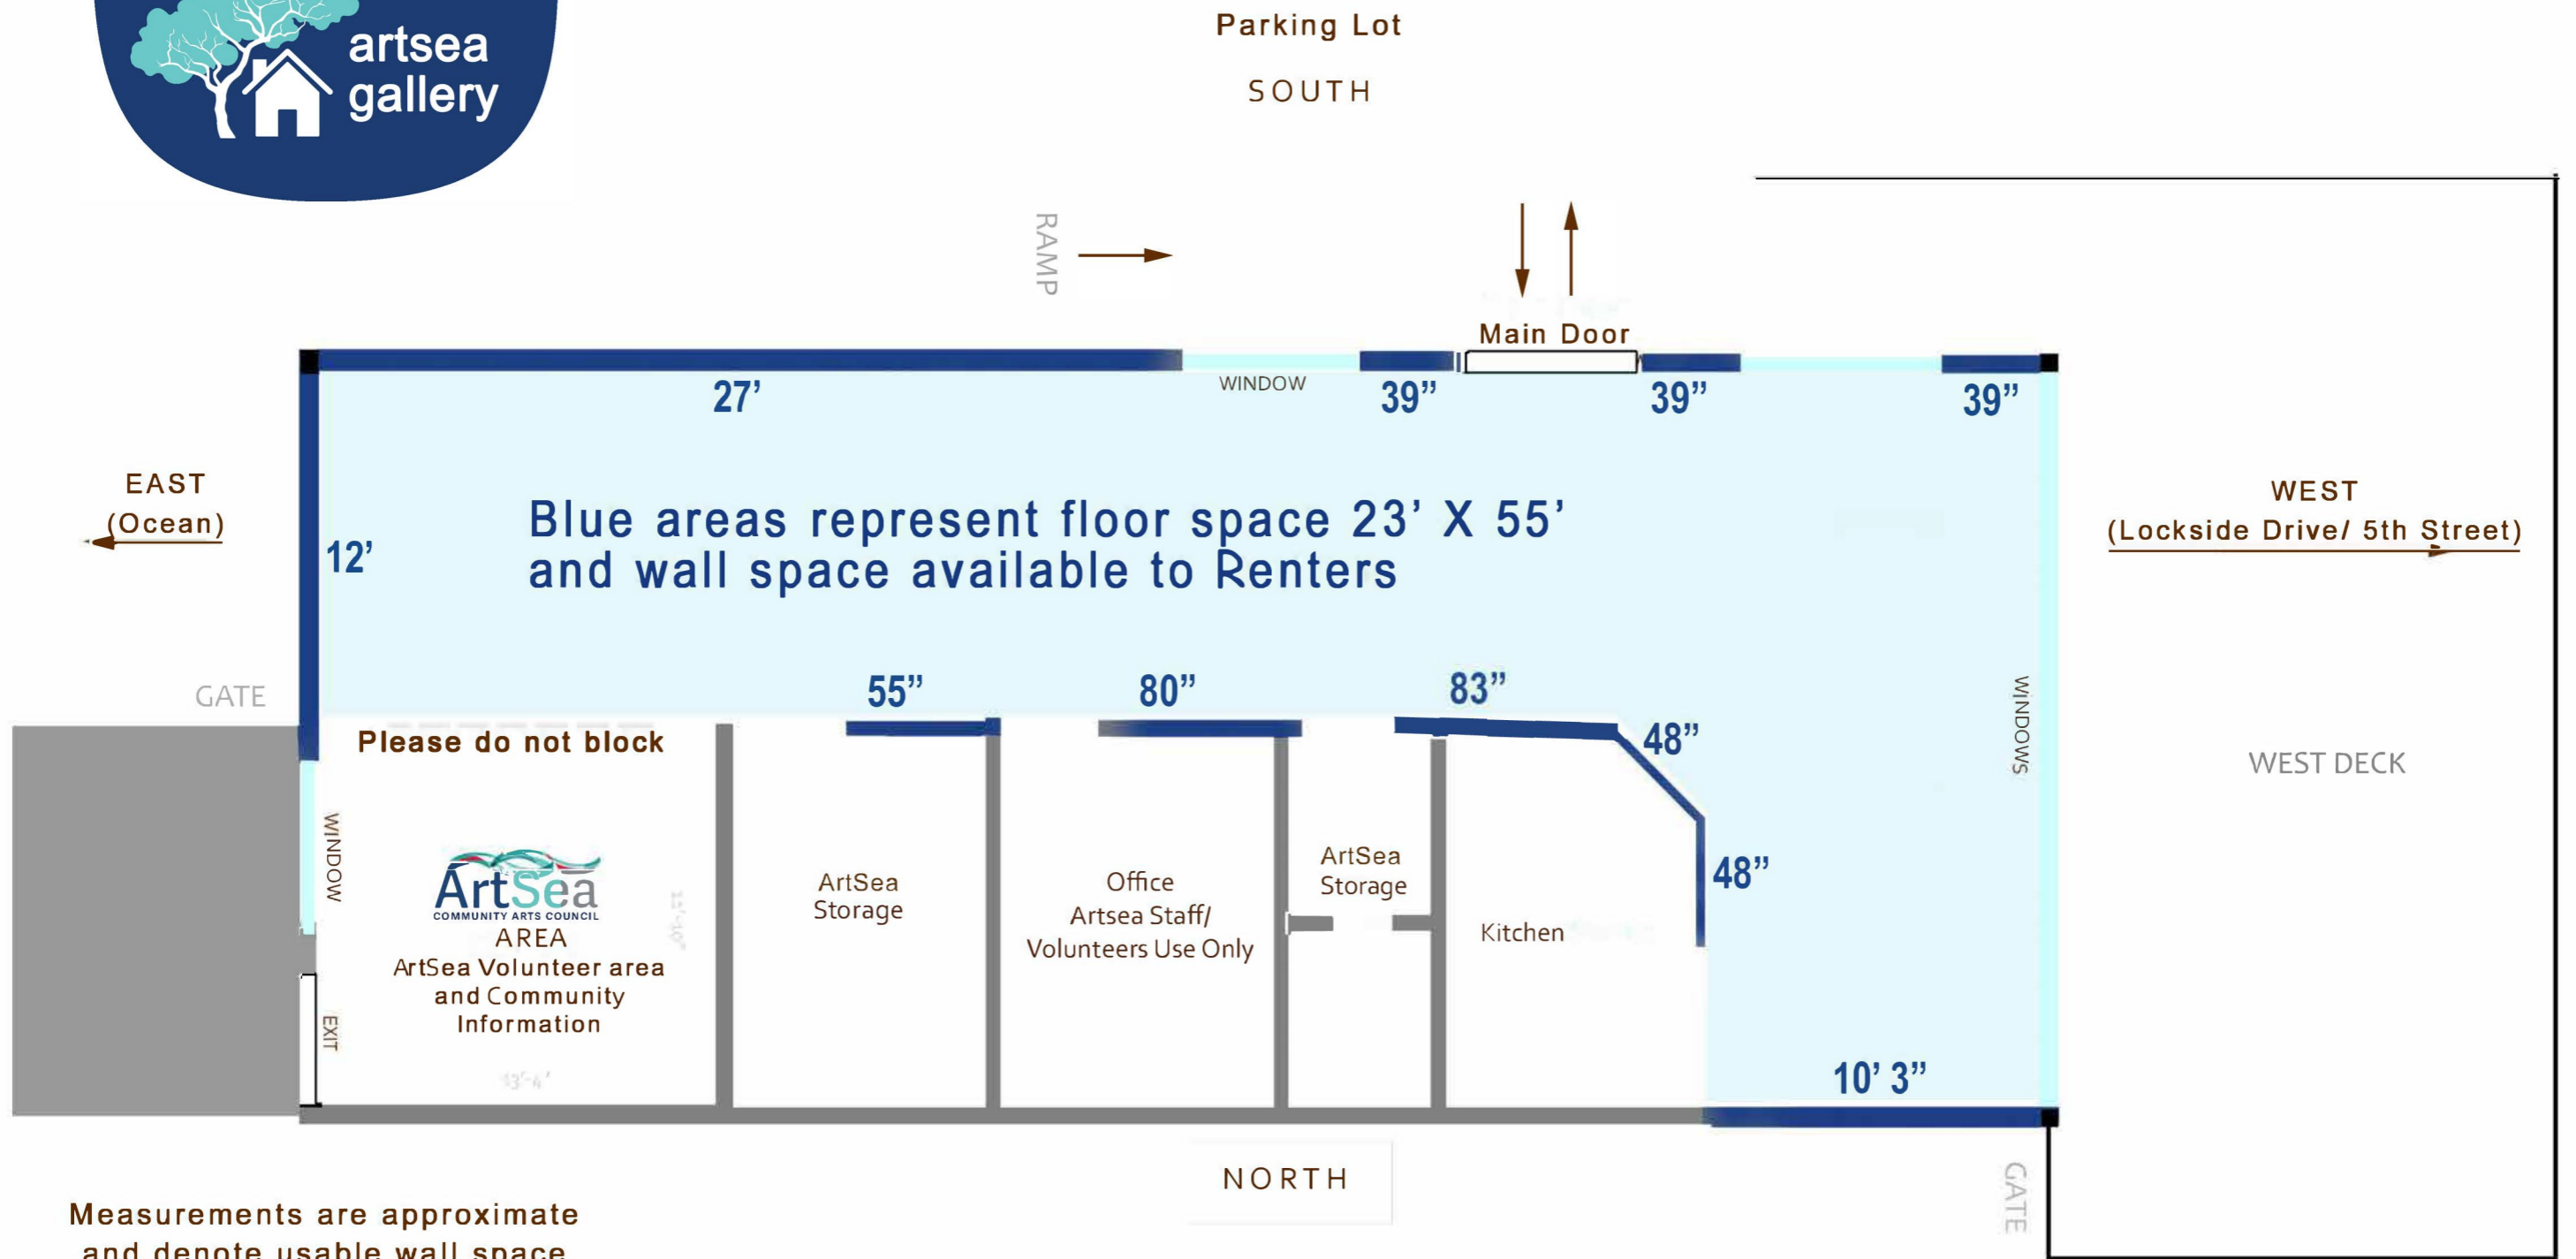

# ArtSea Gallery in Tulista Park

9565 Fifth Street, Sidney BC

Measurements are approximate and denote usable wall space and floor space